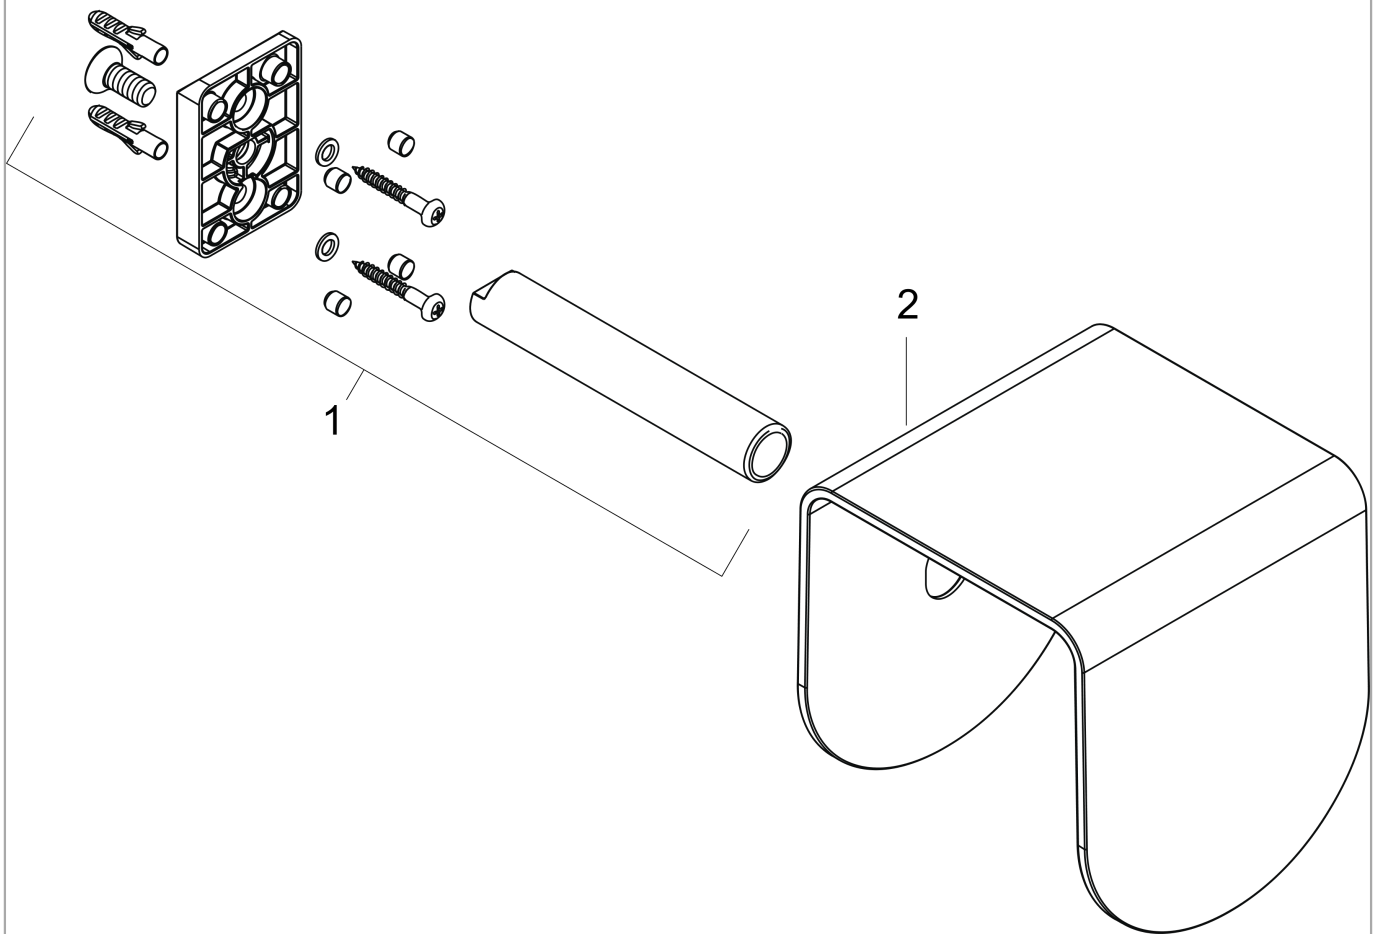

#### Product image

#### Scale drawing

**Axor Urquiola**

**Roll holder**

Surfaces: **chrome**

Article Number: **42436000**

## Exploded Drawing

Year of production: >09/09

**Axor Urquiola****Roll holder**Surfaces: **chrome** Article Number: **42436000****Spare part list**

Year of production: &gt;09/09

<b>Pos.</b>	<b>Description</b>	<b>Article Number</b>	<b>PC</b>	<b>PU</b>
1	support element	95421000	-	1
2	cover	95418000	-	1